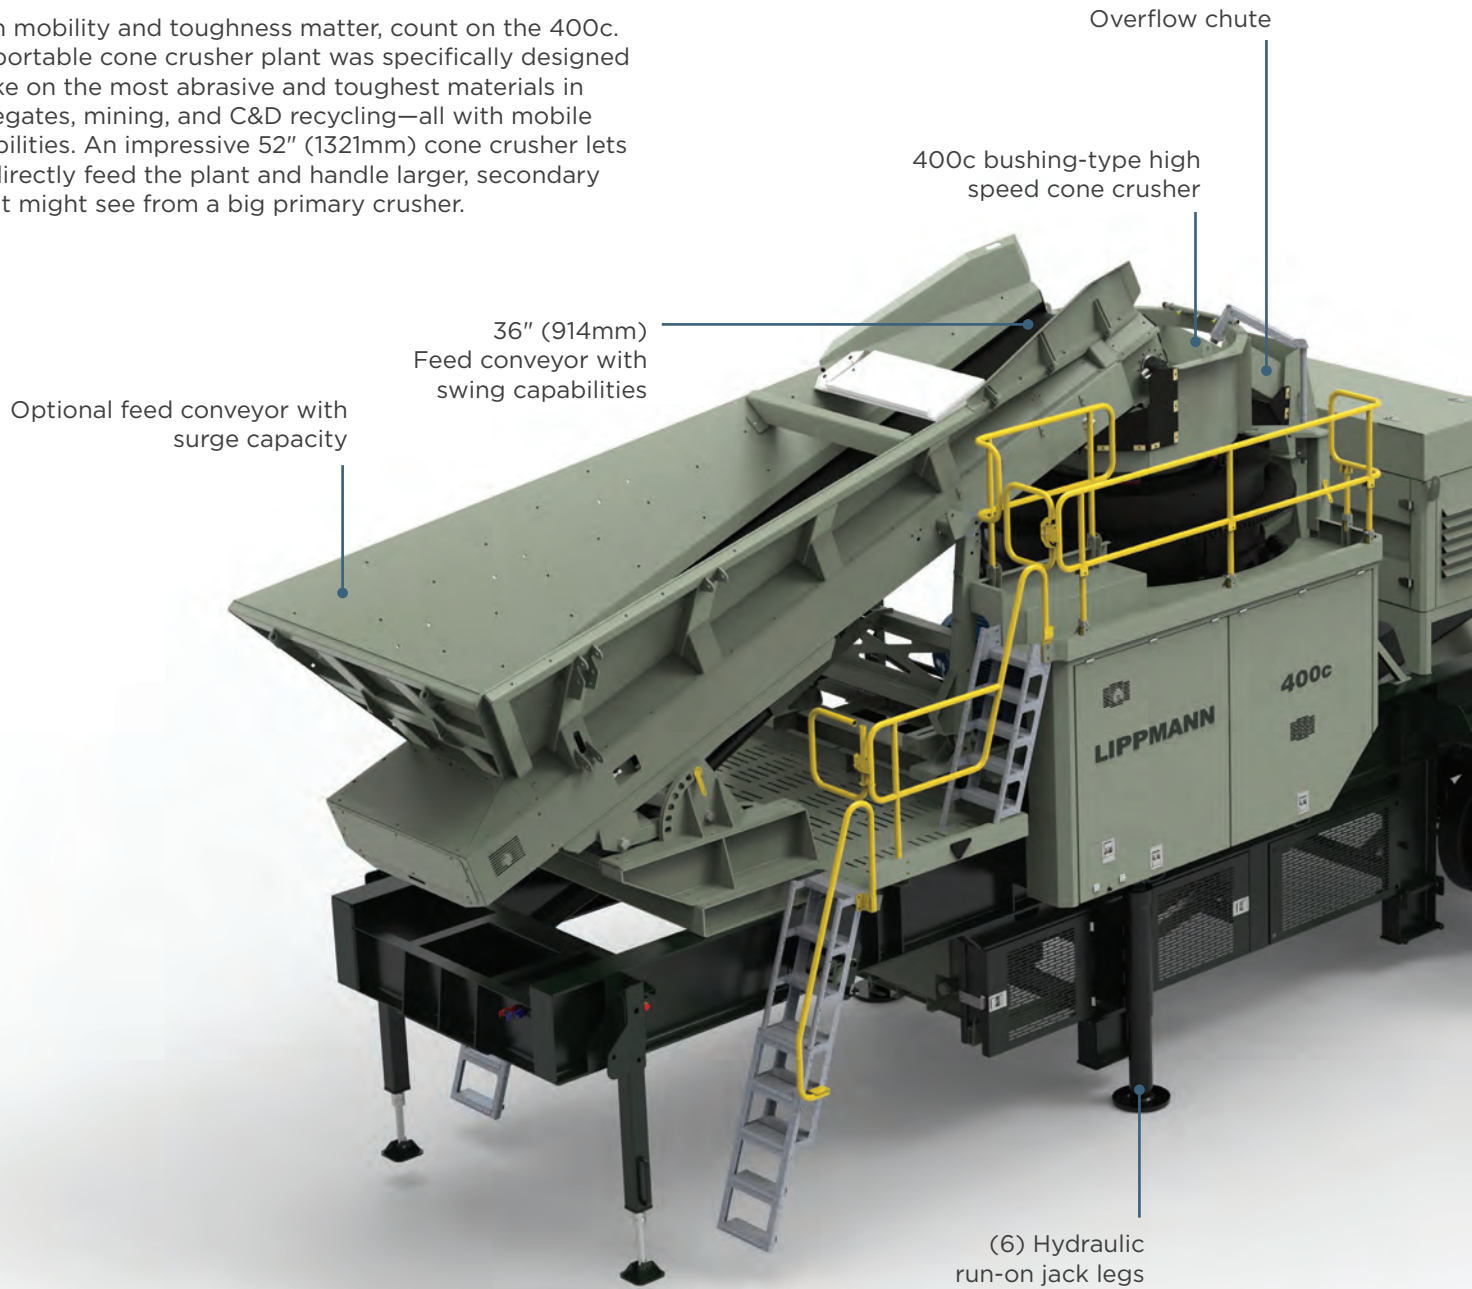

**PORTABLE CONE CRUSHER PLANT**

THE **400c** TACKLES  
THE MOST ABRASIVE  
ENVIRONMENTS.

**LIPPMANN**

## 400c

When mobility and toughness matter, count on the 400c. This portable cone crusher plant was specifically designed to take on the most abrasive and toughest materials in aggregates, mining, and C&D recycling—all with mobile capabilities. An impressive 52" (1321mm) cone crusher lets you directly feed the plant and handle larger, secondary rock it might see from a big primary crusher.

### CONE STANDARD FEATURES

- 400 Hp 1200 RPM (298kW 20Hz)
- Bushing-type cone with superior speed throw and cavity design
- Multiple liner configurations
- 4 axle carrier
- Large walkways for easy access to crusher and auxiliary items
- 42" (1067mm) Rear discharge conveyor

Complete for Transport: Remove/move feed in box, lower feed in box stays, lower feed in box overflow chute, lower top walkway handrails

	SPECIFICATIONS	
	US	METRIC
Crusher	400c	400c
Head Diameter	52"	1321mm
Hydraulic Capacity	39.6 gal	150L
Lube Oil Capacity	132 gal	500L
Discharge Conveyor	42" x 38'	1067mm x 12m
Conveyor Discharge Height	11'-8"	3.56m