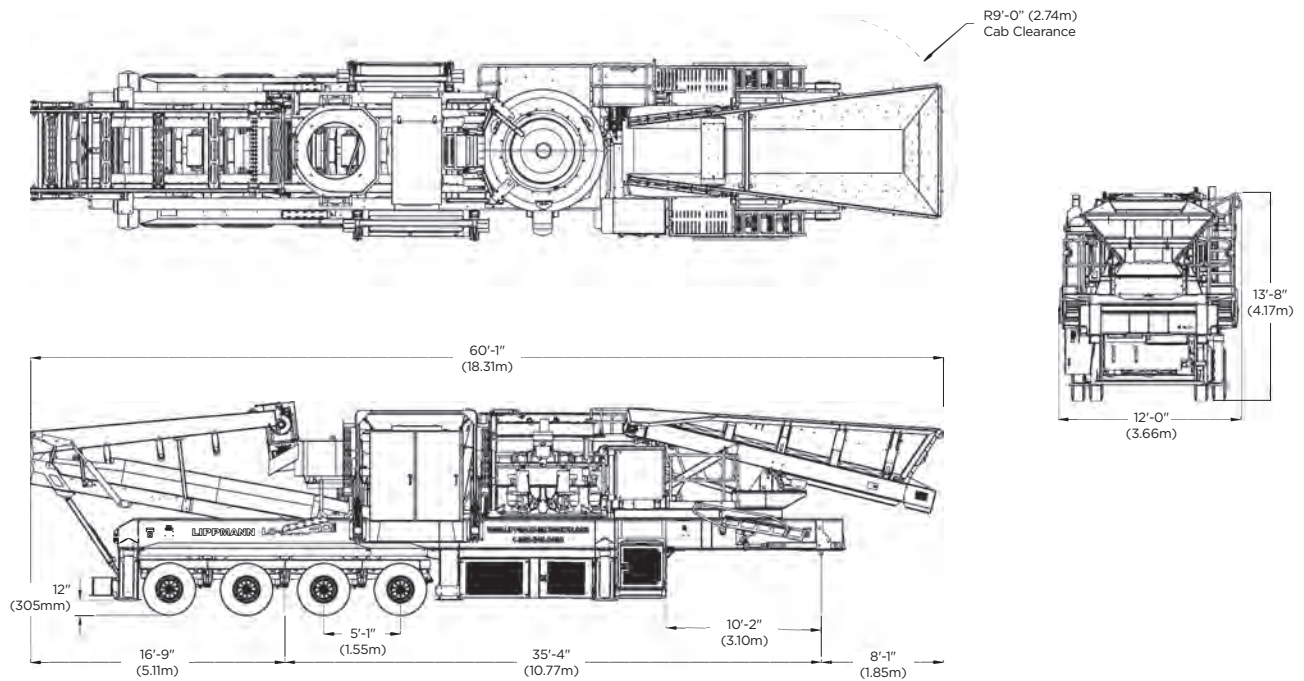

400c CONE PLANT TECHNICAL SPECIFICATIONS

TRANSPORTATION						
	AXLE		KING PIN		TOTAL	
	LBS	KGS	LBS	KGS	LBS	KGS
With Long Conveyor, Feeder, Hydraulic Panels	73,834	33,491	57,295	25,989	131,128	59,479
Short Conveyor	-2,587	-1,173	+231	+105	-2,355	-1,068
Manual Panels	-1,844	-836	-573	-260	-2,416	-1,096
No Electrical Panel	-956	-434	-294	-133	-1,250	-567

Complete for Transport: Remove/move feed in box, lower feed in box stays, lower feed in box overflow chute, lower top walkway handrails

	SPECIFICATIONS	
	US	METRIC
Crusher	400c	400c
Head Diameter	52"	1321mm
Hydraulic Capacity	39.6 gal	150L
Lube Oil Capacity	132 gal	500L
Discharge Conveyor	42" x 38'	1067mm x 12m
Conveyor Discharge Height	11'-8"	3.56m

	HORSEPOWER	
	HP	KW
Crusher	400	298
Hydraulic Power Unit	10	7.46
Lube Unit	10	7.46
Air Oil Cooler	7.5	5.59
Heaters	5.36	4
Rear Discharge Conveyor	20	15

AUTHORIZED DISTRIBUTOR

LIPPMANN

3271 East Van Norman Avenue
Cudahy, WI 53110

Lippmann-Milwaukee.com

800-648-0486